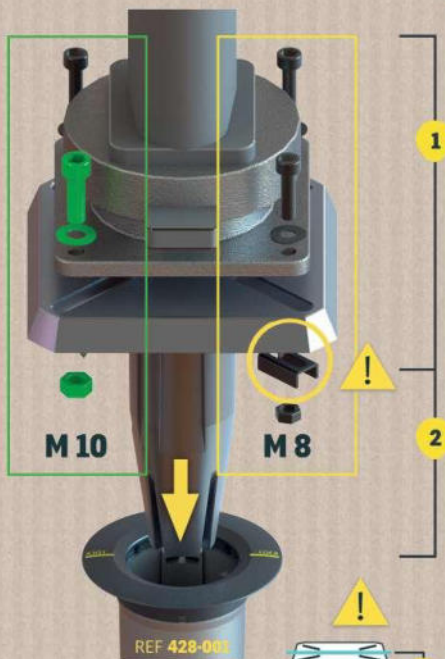

DE Standfestigkeit des Ankerfußes 428-001 sicherstellen (Vergießen ist empfohlen) / Überprüfen Sie häufig den festen Sitz der Schrauben und eventuelle Anzeichen von Korrosion. Verwenden Sie das Produkt bei übermäßiger Korrosion nicht / Bei Wind Sonnenschirm abnehmen! / Verwenden Sie nicht auf einem Balkon / Geeignet für Schirmabmessungen und gewicht von max. 4x3m und 40kg / Nur für den Hausgebrauch! / Garantiebedingungen unter www.gardandrock.com

IT Assicurarsi che la base 428-001 sia stabile (incollaggio raccomandato) / Controllare frequentemente la tenuta delle viti e eventuali segni di corrosione. In caso di corrosione eccessiva, non utilizzare il prodotto / Rimuovere l'ombrellone in presenza di vento / non usare su un balcone / Ombrellone di 4x3m, 40kg massimo / Esclusivamente per uso domestico / Condizione di garanzia su: www.gardandrock.com

ES Asegurarse que la base 428-001 sea estable (empotramiento recomendado) / Verifique con frecuencia la estanqueidad de los tornillos y cualquier signo de corrosión. En caso de corrosión excesiva, no utilice el producto / Quitar el parasol en caso de viento / no usar en un balcón / Parasol de 4x3m, 40kg máx. / Sólo para uso doméstico / Condición de garantía en: www.gardandrock.com

consumerservice@gardandrock.com

1 Place Chanlouineau 49100 ANGERS, FRANCE.
Designed in France / Made in China